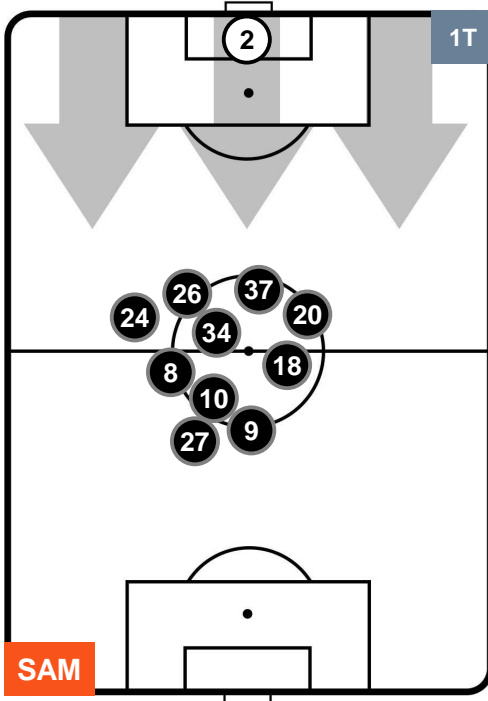

SAMPDORIA

SAM 1

1 CAG

CAGLIARI

POSIZIONI MEDIE

1. **Legenda:**
2. 1ª Sostituzione
   - Giocatore Entrato
   - Giocatore Uscito
   - 2ª Sostituzione
   - Giocatore Entrato
   - Giocatore Uscito
   - Giocatore Entrato in sostituzione di
   - 3ª Sostituzione
   - Giocatore Entrato
   - Giocatore Uscito
   - Giocatore Entrato in sostituzione di