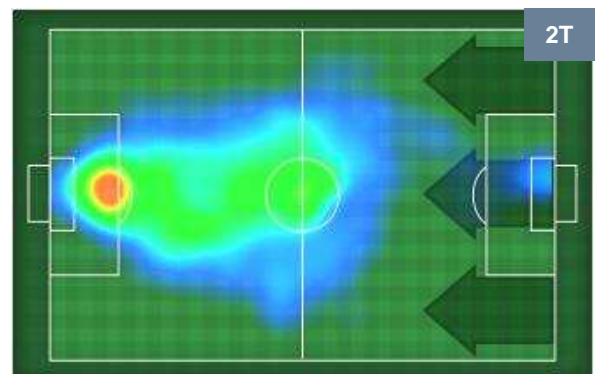

CAGLIARI

CAG 2

1 CRO

CROTONE

MVP (Most Valuable Player)

DAVIDE DI GENNARO		8
CAGLIARI	CAG	
Ruolo:	Centrocampista	
Altezza:	1,81m	
Peso:	71 Kg	
Data Nascita:	16/06/1988	
Nazionalità:	ITA	
Jog 23% - Run 65% - Sprint 12% Km 9.523		
2.218	6.215	1.09
Statistiche		
Gol	1	
Occasioni da gol	3	
Totale tiri	4	
Tiri in porta (Gol)	4(1)	
Azioni attacco	6	
Falli subiti	5	
Minuti giocati	78'	
HeatMap		

DIEGO FALCINELLI		11
CROTONE	CRO	
Ruolo:	Attaccante	
Altezza:	1,86m	
Peso:	80 Kg	
Data Nascita:	26/06/1991	
Nazionalità:	ITA	
Jog 25% - Run 65% - Sprint 10% Km 10.676		
2.685	6.91	1.081
Statistiche		
Occasioni da gol	6	
Totale tiri	7	
Tiri in porta (Gol)	4(0)	
Azioni attacco	7	
Palle recuperate	1	
Falli subiti	1	
Minuti giocati	95'	
HeatMap