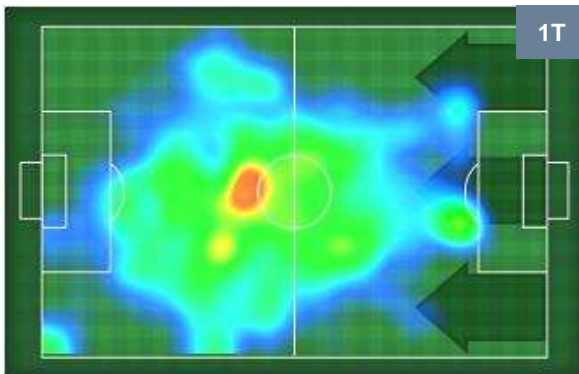

CAGLIARI

CAG 2

1 CRO

CROTONE

MVP (Most Valuable Player)

DAVIDE DI GENNARO		8
CAGLIARI	CAG	
Ruolo:	Centrocampista	
Altezza:	1,81m	
Peso:	71 Kg	
Data Nascita:	16/06/1988	
Nazionalità:	ITA	
Jog 23% - Run 65% - Sprint 12% Km 9.523		
2.218	6.215	1.09
Statistiche		
Gol	1	
Occasioni da gol	3	
Totale tiri	4	
Tiri in porta (Gol)	4(1)	
Azioni attacco	6	
Falli subiti	5	
Minuti giocati	78'	
HeatMap		

DIEGO FALCINELLI		11
CROTONE	CRO	
Ruolo:	Attaccante	
Altezza:	1,86m	
Peso:	80 Kg	
Data Nascita:	26/06/1991	
Nazionalità:	ITA	
Jog 25% - Run 65% - Sprint 10% Km 10.676		
2.685	6.91	1.081
Statistiche		
Occasioni da gol	6	
Totale tiri	7	
Tiri in porta (Gol)	4(0)	
Azioni attacco	7	
Palle recuperate	1	
Falli subiti	1	
Minuti giocati	95'	
HeatMap