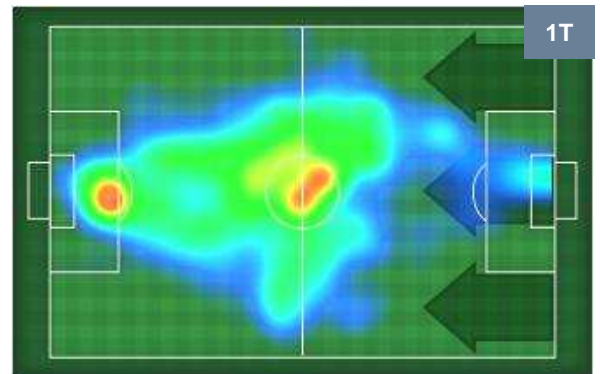

CAGLIARI

CAG 2

1 CRO

CROTONE

MVP (Most Valuable Player)

DAVIDE DI GENNARO		8
CAGLIARI	CAG	
Ruolo:	Centrocampista	
Altezza:	1,81m	
Peso:	71 Kg	
Data Nascita:	16/06/1988	
Nazionalità:	ITA	
Jog 23% - Run 65% - Sprint 12% Km 9.523		
2.218	6.215	1.09
Statistiche		
Gol	1	
Occasioni da gol	3	
Totale tiri	4	
Tiri in porta (Gol)	4(1)	
Azioni attacco	6	
Falli subiti	5	
Minuti giocati	78'	
HeatMap		

DIEGO FALCINELLI		11
CROTONE	CRO	
Ruolo:	Attaccante	
Altezza:	1,86m	
Peso:	80 Kg	
Data Nascita:	26/06/1991	
Nazionalità:	ITA	
Jog 25% - Run 65% - Sprint 10% Km 10.676		
2.685	6.91	1.081
Statistiche		
Occasioni da gol	6	
Totale tiri	7	
Tiri in porta (Gol)	4(0)	
Azioni attacco	7	
Palle recuperate	1	
Falli subiti	1	
Minuti giocati	95'	
HeatMap