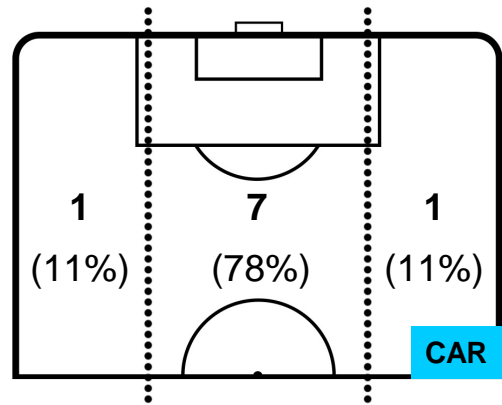

BILANCIAMENTO OFFENSIVO