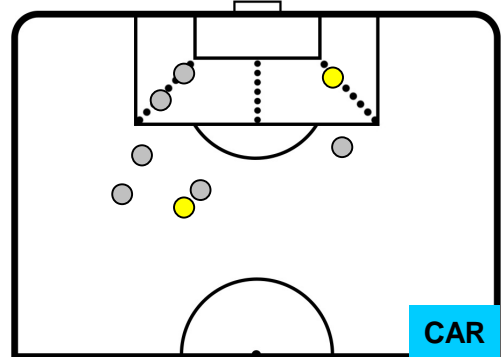

0 CAR

CARPI

ZONE DI TIRO

2	Gol	0
3	In porta	2
8	Fuori Porta	6

CROSS IN GIOCO

PALLE RECUPERATE

JUVENTUS **JUV 2** **0** **CAR** **CARPI**

**MVP (Most Valuable Player)**