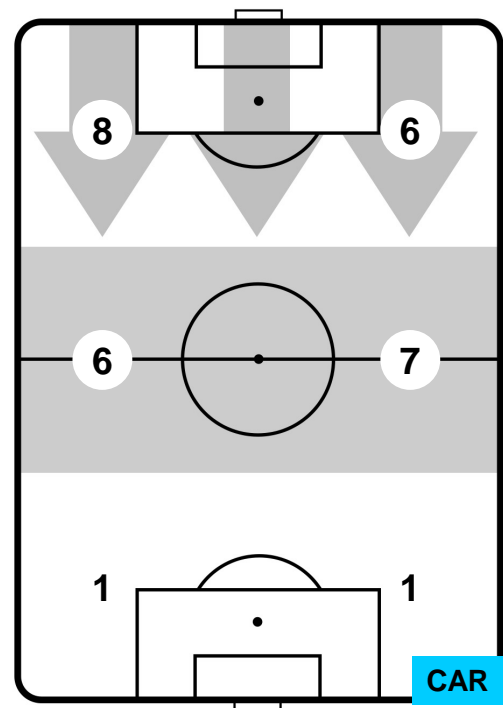

0 CAR

CARPI

ZONE DI TIRO

2	Gol	0
3	In porta	2
8	Fuori Porta	6

CROSS IN GIOCO

PALLE RECUPERATE

JUVENTUS **JUV 2** **0** **CAR** **CARPI**

**MVP (Most Valuable Player)**