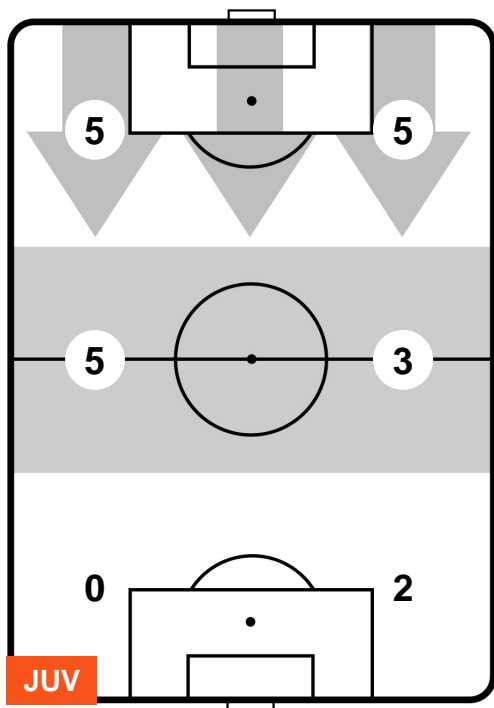

0 CAR

CARPI

ZONE DI TIRO

2	Gol	0
3	In porta	2
8	Fuori Porta	6

CROSS IN GIOCO

PALLE RECUPERATE

JUVENTUS **JUV 2** **0** **CAR** **CARPI**

**MVP (Most Valuable Player)**