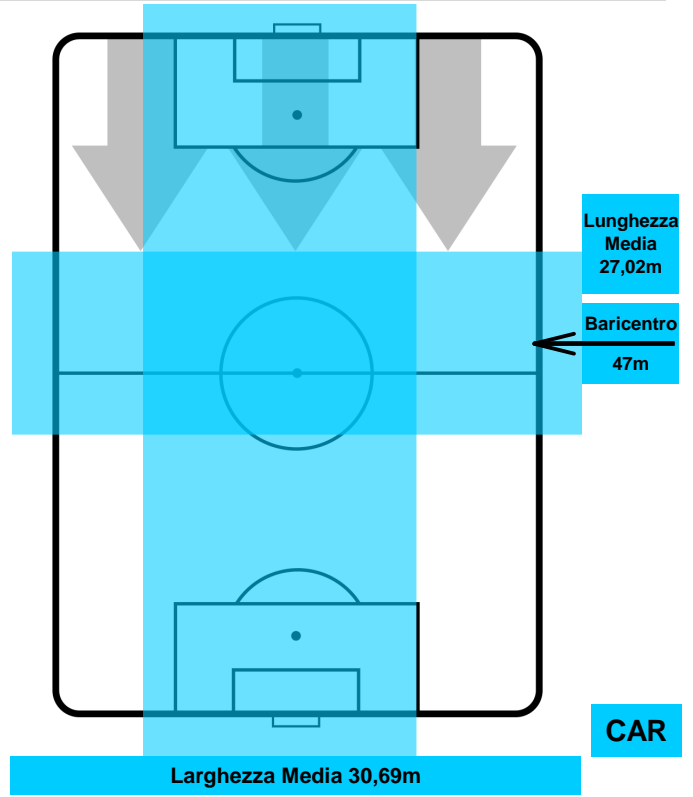

JUVENTUS

JUV 2

0 CAR

CARPI

BARICENTRO