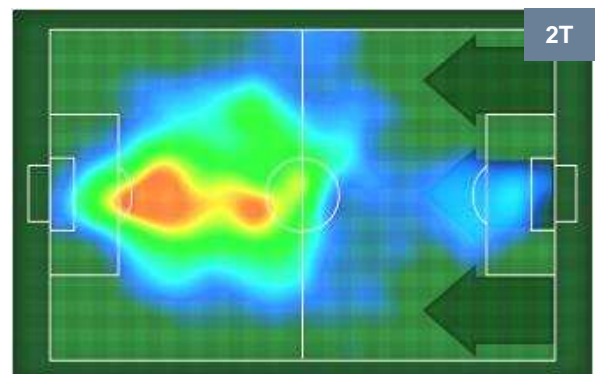

PALERMO

PAL 2

0 SAM

SAMPDORIA

MVP (Most Valuable Player)

FRANCO VAZQUEZ		20
PALERMO		PAL
Ruolo:	Centrocampista	
Altezza:	1,87m	
Peso:	80 Kg	
Data Nascita:	22/02/1989	
Nazionalità:	ARG	
Jog 29% - Run 64% - Sprint 7% Km 10.149		
2.95	6.524	0.675
Statistiche		
Gol		1
Occasioni da gol		1
Totale tiri		3
Tiri in porta (Gol)		1(1)
Azioni attacco		8
Cross		4
Palle recuperate		2
Falli subiti		7
Minuti giocati		90'
HeatMap		

FABIO QUAGLIARELLA		27
SAMPDORIA		SAM
Ruolo:	Attaccante	
Altezza:	1,8m	
Peso:	79 Kg	
Data Nascita:	31/01/1983	
Nazionalità:	ITA	
Jog 34% - Run 58% - Sprint 8% Km 10.024		
3.441	5.848	0.735
Statistiche		
Occasioni da gol		2
Totale tiri		2
Tiri in porta (Gol)		1(0)
Azioni attacco		2
Falli subiti		1
Minuti giocati		96'
HeatMap