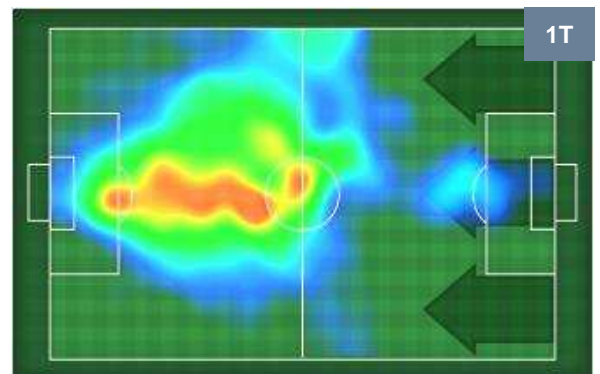

PALERMO

PAL 2

0 SAM

SAMPDORIA

MVP (Most Valuable Player)

FRANCO VAZQUEZ		20
PALERMO		PAL
Ruolo:	Centrocampista	
Altezza:	1,87m	
Peso:	80 Kg	
Data Nascita:	22/02/1989	
Nazionalità:	ARG	
Jog 29% - Run 64% - Sprint 7% Km 10.149		
2.95	6.524	0.675
Statistiche		
Gol		1
Occasioni da gol		1
Totale tiri		3
Tiri in porta (Gol)		1(1)
Azioni attacco		8
Cross		4
Palle recuperate		2
Falli subiti		7
Minuti giocati		90'
HeatMap		

FABIO QUAGLIARELLA		27
SAMPDORIA		SAM
Ruolo:	Attaccante	
Altezza:	1,8m	
Peso:	79 Kg	
Data Nascita:	31/01/1983	
Nazionalità:	ITA	
Jog 34% - Run 58% - Sprint 8% Km 10.024		
3.441	5.848	0.735
Statistiche		
Occasioni da gol		2
Totale tiri		2
Tiri in porta (Gol)		1(0)
Azioni attacco		2
Falli subiti		1
Minuti giocati		96'
HeatMap