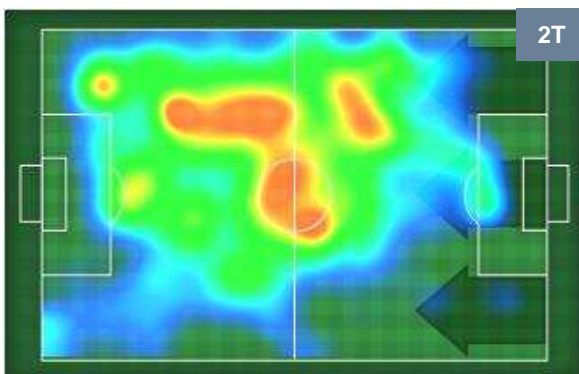

PALERMO

PAL 2

0 SAM

SAMPDORIA

MVP (Most Valuable Player)

FRANCO VAZQUEZ		20
PALERMO		PAL
Ruolo:	Centrocampista	
Altezza:	1,87m	
Peso:	80 Kg	
Data Nascita:	22/02/1989	
Nazionalità:	ARG	
Jog 29% - Run 64% - Sprint 7% Km 10.149		
2.95	6.524	0.675
Statistiche		
Gol		1
Occasioni da gol		1
Totale tiri		3
Tiri in porta (Gol)		1(1)
Azioni attacco		8
Cross		4
Palle recuperate		2
Falli subiti		7
Minuti giocati		90'
HeatMap		

FABIO QUAGLIARELLA		27
SAMPDORIA		SAM
Ruolo:	Attaccante	
Altezza:	1,8m	
Peso:	79 Kg	
Data Nascita:	31/01/1983	
Nazionalità:	ITA	
Jog 34% - Run 58% - Sprint 8% Km 10.024		
3.441	5.848	0.735
Statistiche		
Occasioni da gol		2
Totale tiri		2
Tiri in porta (Gol)		1(0)
Azioni attacco		2
Falli subiti		1
Minuti giocati		96'
HeatMap